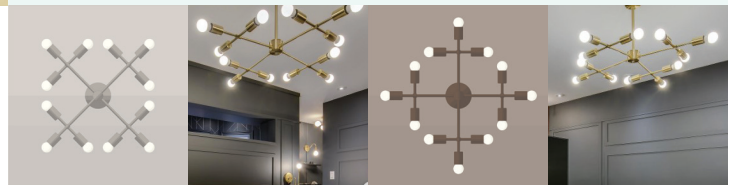

AM/PM

L U M I N A I R E S F A I T S M A I N

MICASA

CARACTÉRISTIQUES

- Dimensions Hors-Tout : (Longueur x Hauteur x Profondeur)
  30 x 30 x 16^{5/8} po.
- Base : Circulaire **5** po. x **1** po.
- Abat-jour: Aucun, Ampoules apparentes
- Matériaux : Métal, Porcelaine, Verre

ÉCLAIRAGE

- Incandescent, graduable et compatible DEL
- Inclus : 12x ampoule DEL A15 - E26
  7W - 3000K - 700 lumens (*pas incluse pour l'Europe*)
- 60 Watt maximum
- Culot **E26** (*E27 pour l'Europe*)
- 110V - 220V

FINITIONS

Ce modèle est disponible dans une variété de finitions. Vous pouvez consulter les couleurs affichées sur cette fiche et en ligne à l'adresse ampmlighting.com/fr/inspirations/finitions/

POSSIBILITÉ D'INSTALLATION

Plafond

Étude et conception

CERTIFICATION
UL pour Canada & USA

Etsy /ampmlighting
ampmlighting.com - luminairesampm.com
Conçu et fabriqué à la main au Québec/Canada