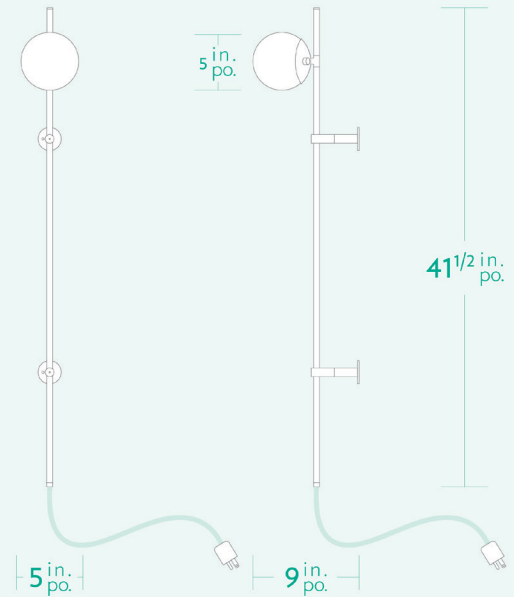

AM/PM

L U M I N A I R E S F A I T S M A I N

PORTAFO

CARACTÉRISTIQUES

- Dimensions Hors-Tout :
  (Largeur x Hauteur x Profondeur)
  5 x 41¹/₂ x 9 po.
- Base : Aucune, Branchable
- Abat-jour : Globe Verre Opaline 6 po.
- Matériaux : Métal, Thermoplastique, Verre

ÉCLAIRAGE

- Incandescent, graduable et compatible DEL
- Inclus : 1x ampoule DEL T6 - G9
  5W - 3000K - 550 lumens (*pas incluse pour l'Europe*)
- 60 Watt maximum
- Culot **G9**
- 110V

FINITIONS

Ce modèle est disponible dans une variété de finitions. Vous pouvez consulter les couleurs affichées sur cette fiche et en ligne à l'adresse ampmlighting.com/fr/inspirations/finitions/

POSSIBILITÉ D'INSTALLATION

Mural

Étude | Design | Production

CERTIFICATION
UL pour Canada & USA

Etsy /ampmlighting
ampmlighting.com - luminairesampm.com
Conçu et fabriqué à la main au Québec/Canada