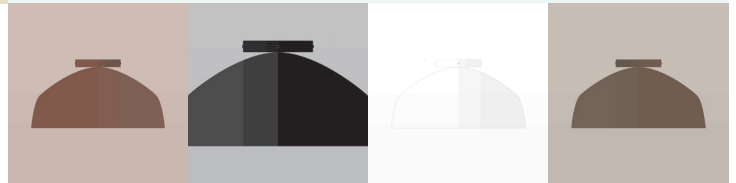

AM/PM

H A N D C R A F T E D L U M I N A I R E S

RAFFY 18 Flushmount Version

SPECIFICATIONS

- Overall Dimensions : (Width x Height x Depth)
  18 x 9 x 18 in.
- Base : Circular **6 in.** x **3/4 in.** thick.
- Shade : 18 in. Powdercoat Aluminum
- Materials : Metal, Porcelain, Glass

LIGHTING

- Incandescent, dimmable and LED compatible
- Include : 1x LED lightbulb G25 - E26 7W - 3000K - 650 lumens (*not included for Europe*)
- 60 Watt maximum
- **E26 Socket** (*E27 for Europe*)
- 110V - 220V

FINISHES

This model is available in a variety of finishes. You can consult the colors displayed on this product sheet or on-line at ampmlighting.com/inspirations/finishes/

INSTALLATION POSSIBILITY

Ceiling

Étude | @ampmlighting

CERTIFICATION
UL for Canada & USA

Etsy /ampmlighting
ampmlighting.com - luminairesampm.com
Designed and handcrafted in Quebec/Canada